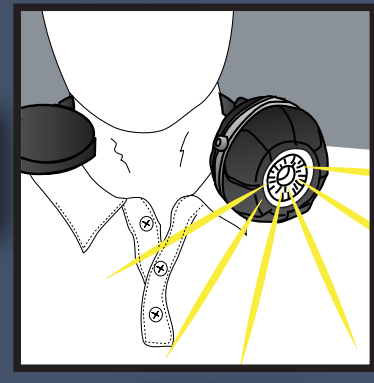

GLOFORCETM

LIGHT, RIGHT WHERE YOU NEED IT

THE EYE-LIGHT :

STAND IT

STICK IT

BEND IT

WEAR IT

THE FACTS :

1000 LUMENS - FLOODLIGHT

FLEXIBLE GOOSENECKS

PRO : 450 MM

PLUS : 270 MM

STRONG RUBBERISED MAGNET

USB CHARGED - RUN TIME
PLUS USB POWERBANK

FULL : 3.5 HRS

HALF : 7+ HRS

OPTIONAL ACCESSORIES :

- SUCTION CUP
- CLAMP
- GOOSENECK EXTENSION FOR PRO (270MM)

POWER	10 WATTS
RUN- TIME (HALF BEAM)	7+ HOURS
RUN- TIME (FULL BEAM)	3.5 + HOURS
BEAM ANGLE	120°
BEAM RANGE	50 METERS
BATTERY	7.4V, 4.4AH LITHIUM - ION
CHARGING TIME	3 HRS - WHEN USED WITH A 2A PLUG
LIGHT MODES	FULL, HALF, SOS & FLASH
COLOUR TEMP	6000K